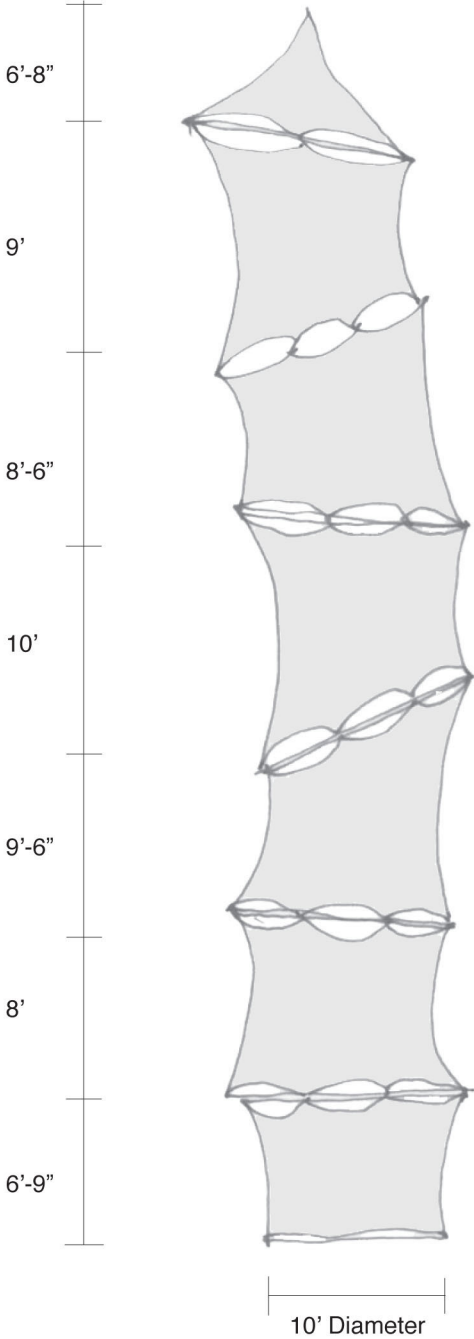

GISELA STROMEYER DESIGN

Event Rentals

Circular Bamboo

Can be shorter - any section.

Plan

GISELA STROMEYER DESIGN

Event Rentals

Flat Bamboo

Can be shorter and be used horizontally

12' long rods

14' long rods